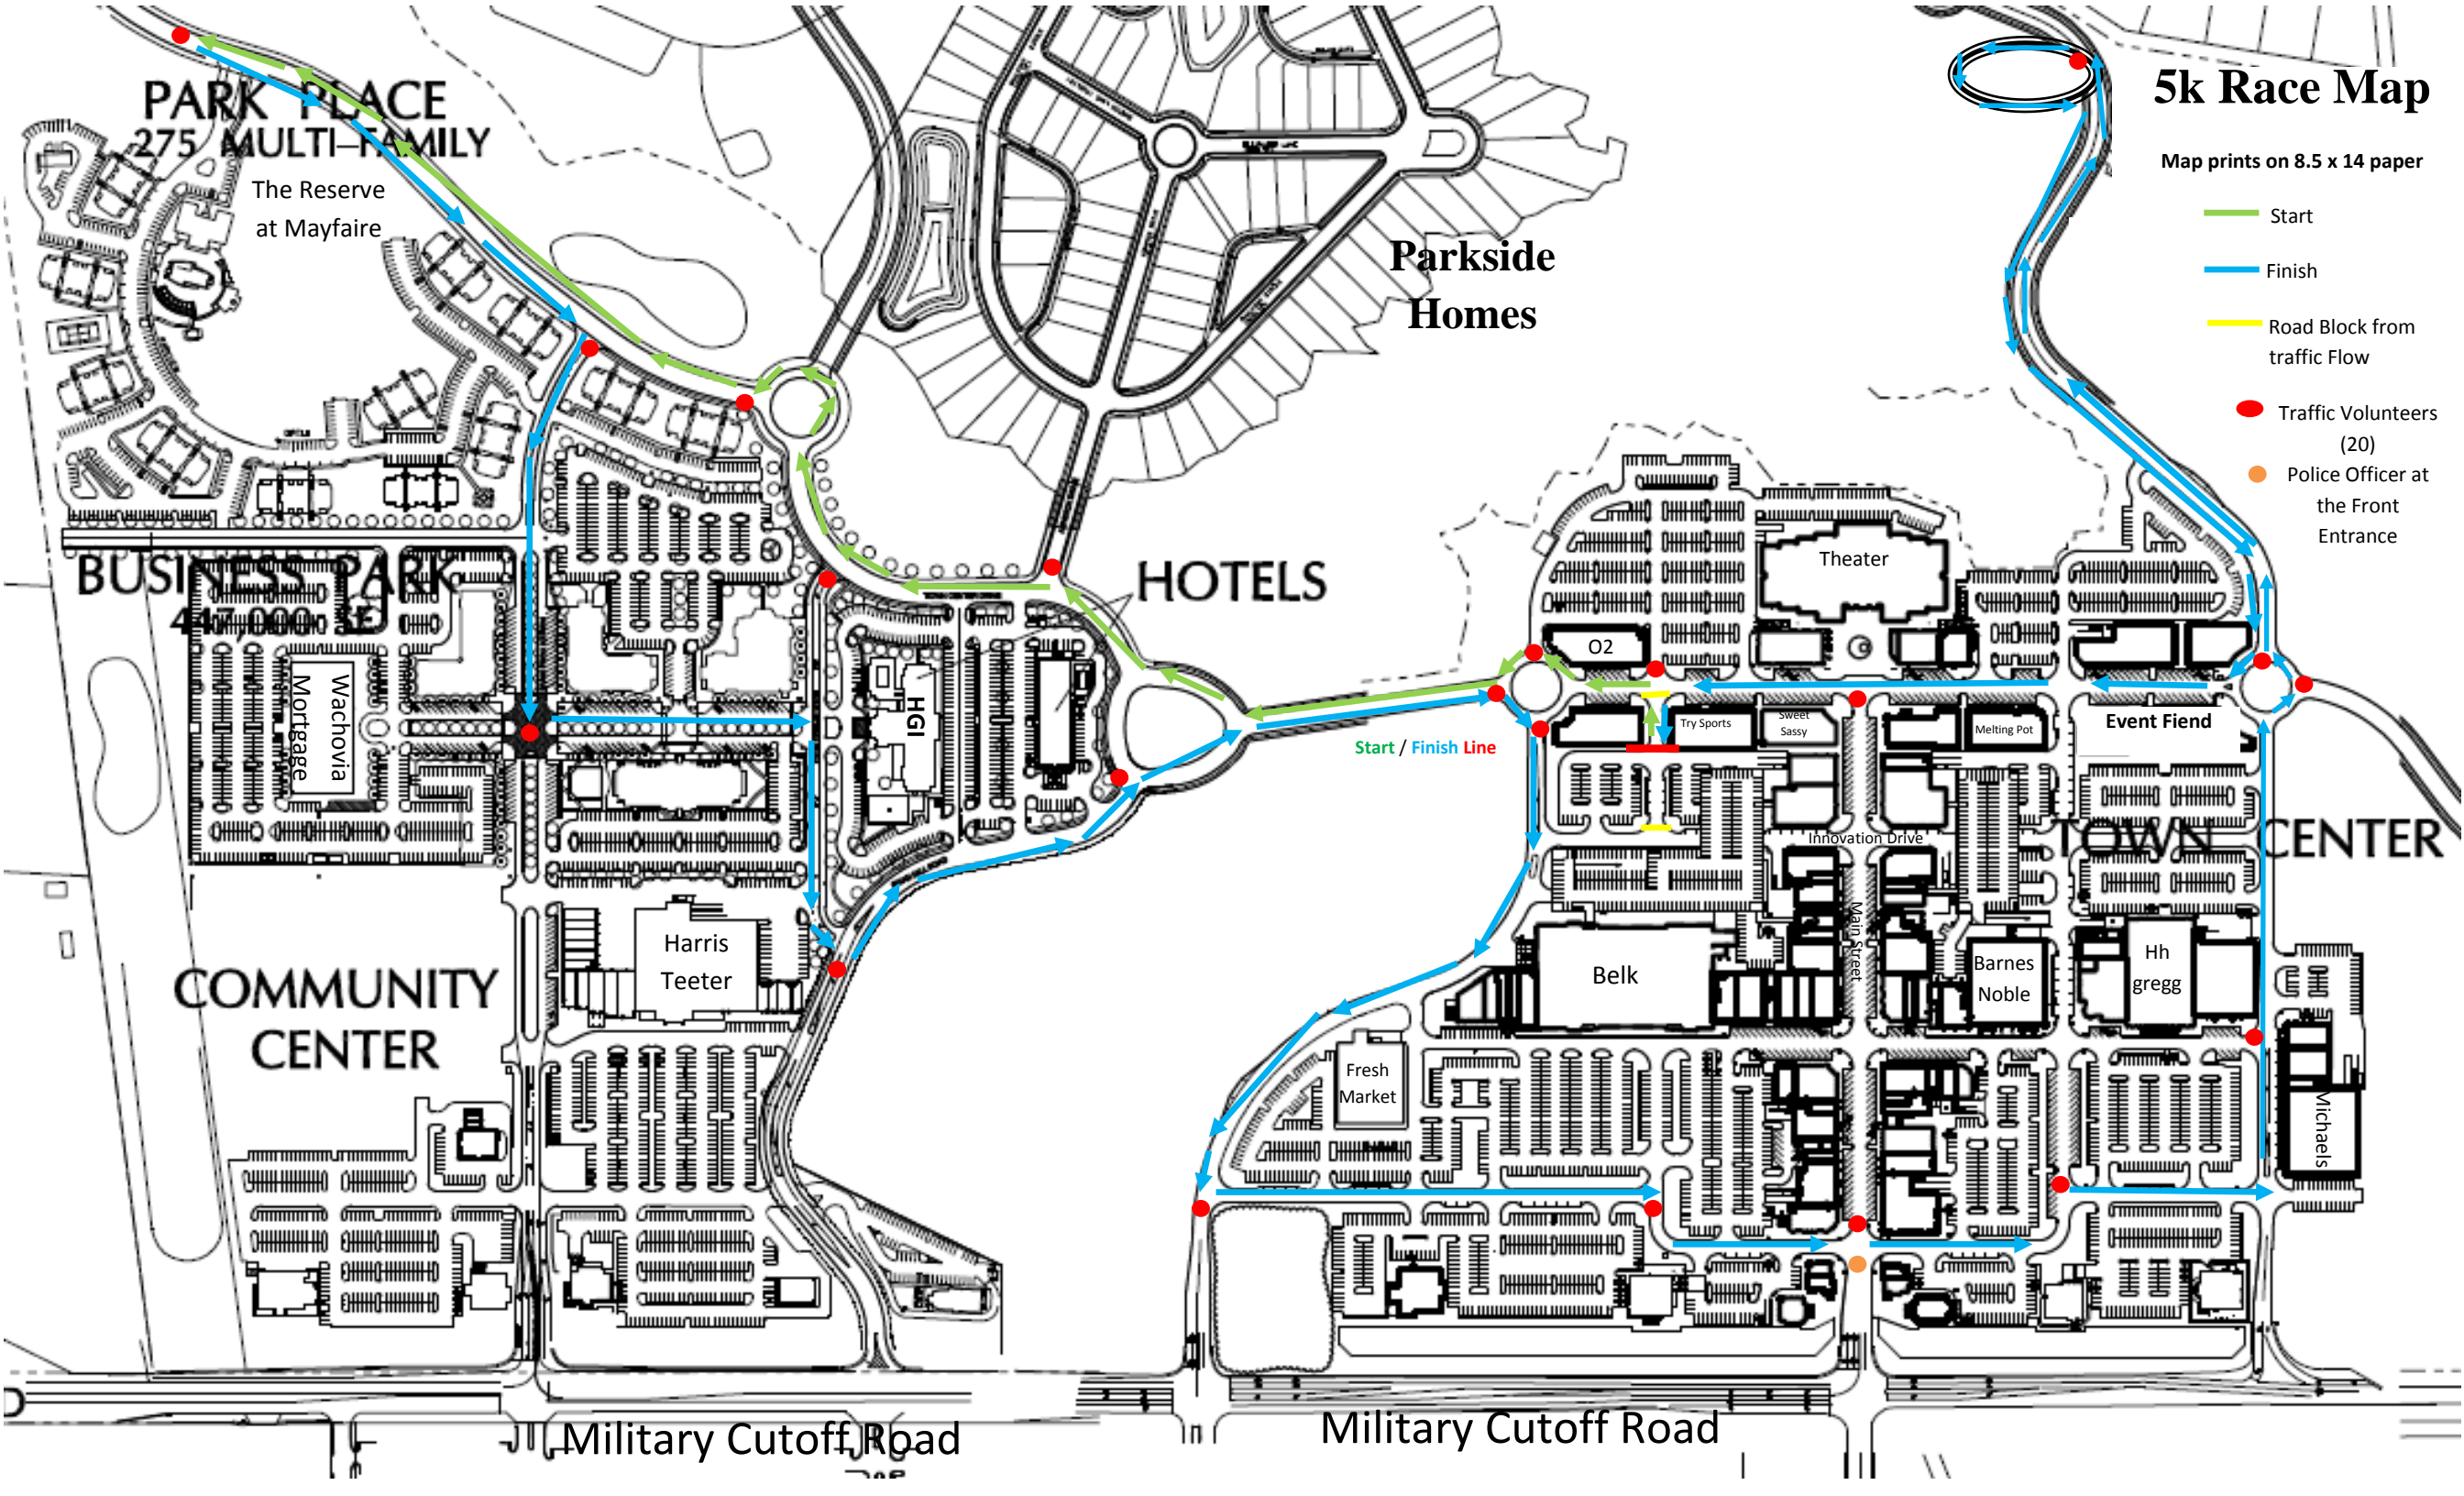

5k Race Map

Map prints on 8.5 x 14 paper

- Start
- Finish
- Road Block from traffic Flow
- Traffic Volunteers (20)
- Police Officer at the Front Entrance

PARK PLACE
275 MULTI-FAMILY

The Reserve
at Mayfaire

Michaels

Fresh
Market

Military Cutoff Road

Military Cutoff Road

Start / Finish Line