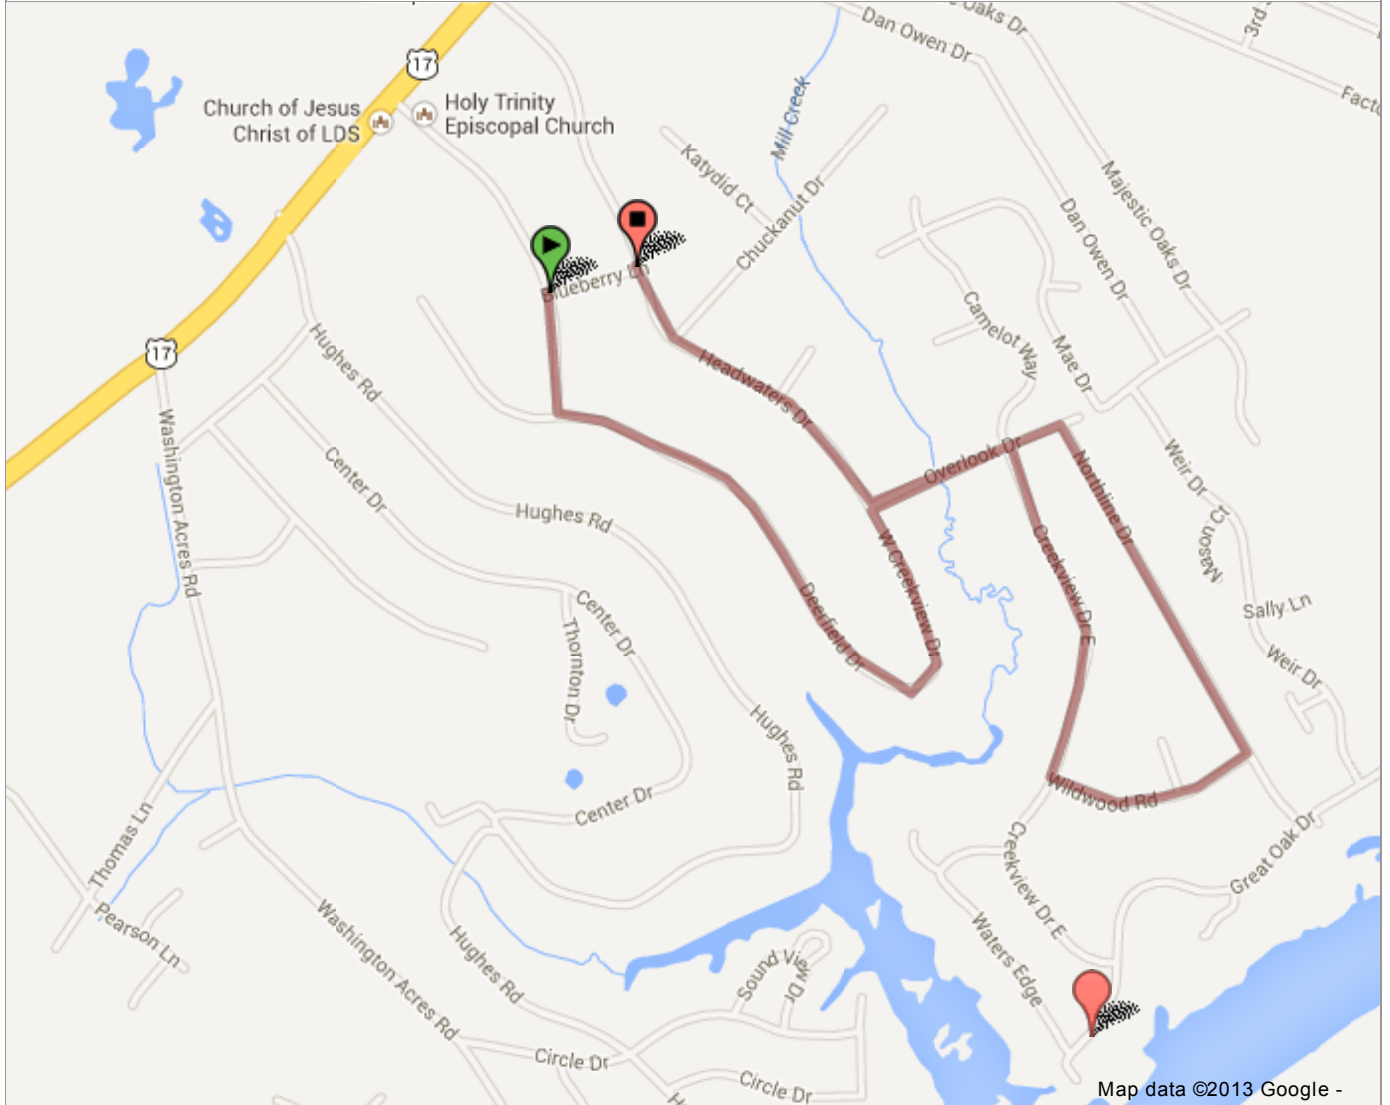

To see all the details that are visible on the screen, use the "Print" link next to the map.

Distance Measurement Tool

Click on the map to trace a path you want to measure.

Units:

Mile

Total distance:
3.01322 mi