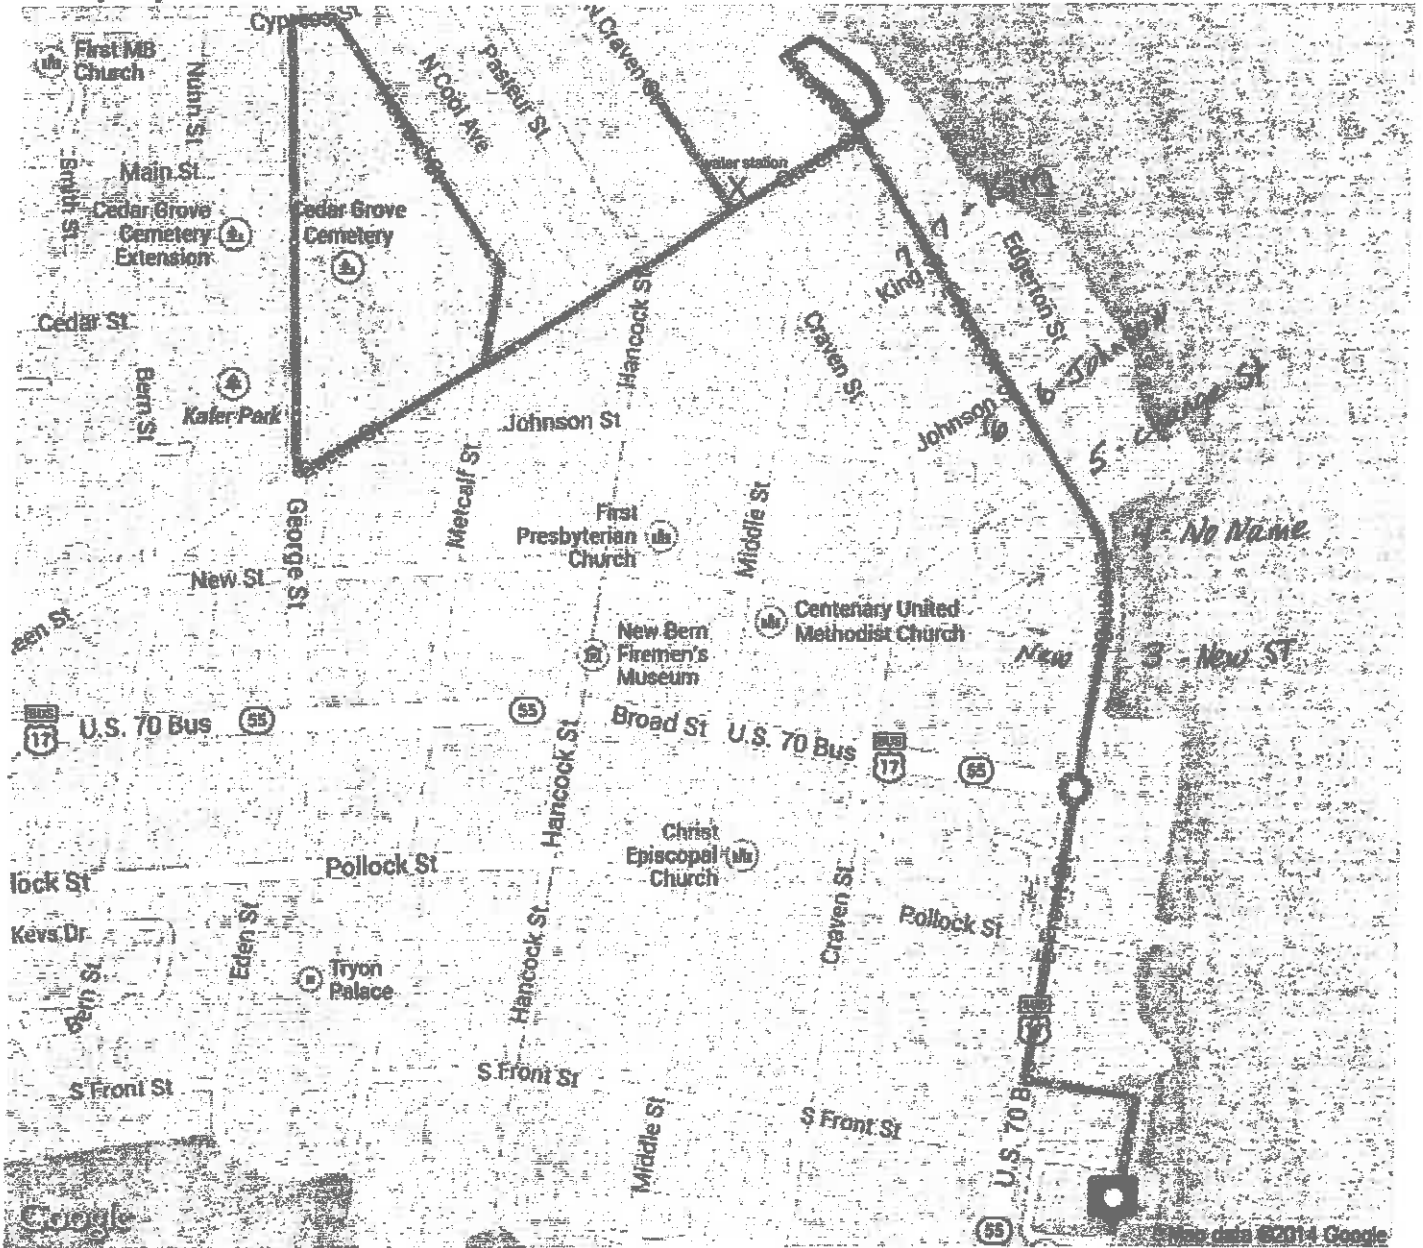

Team # 2

GGR-New Bern - Front St.
Distance: 3.22 mi

mapmyride

	Head north on E Front St/U.S. 70 Bus toward Pollock St	0 mi (+0.18 mi)
	Head northeast toward E Front St	0.81 mi (+0.02 mi)
	Head northwest toward E Front St	0.83 mi (+0.08 mi)
	Head southwest toward E Front St	0.91 mi (+0 mi)

 Turn left onto E Front St	0.91 mi (+0.07 mi)
 Turn right onto Queen St	0.98 mi (+0 mi)
 Head southwest on Queen St toward Craven St	0.98 mi (+0.09 mi)
 Turn right onto N Craven St Destination will be on the right	1.07 mi (+0.1 mi)
 Head southeast on N Craven St toward Queen St	1.17 mi (+0.1 mi)
 Head southwest on Queen St toward Hancock St	1.27 mi (+0.18 mi)
 Turn right onto Howard St	1.45 mi (+0.01 mi)
 Head north on Howard St toward Cypress St	1.46 mi (+0.24 mi)
 Turn left onto Cypress St	1.7 mi (+0.02 mi)
 Head west on Cypress St toward George St	1.72 mi (+0 mi)
 Turn left onto George St	1.73 mi (+0.28 mi)
 Turn left onto Queen St Destination will be on the left	2.01 mi (+0.01 mi)
 Head northeast on Queen St toward Johnson St	2.02 mi (+0.4 mi)
 Head northeast on Queen St toward E Front St	2.42 mi (+0 mi)
 Turn right onto E Front St	2.42 mi (+0.45 mi)
 Head east	3.07 mi (+0.07 mi)
 Head south toward S Front St	3.14 mi (+0.08 mi)
 Destination	3.22 mi (+0 mi)