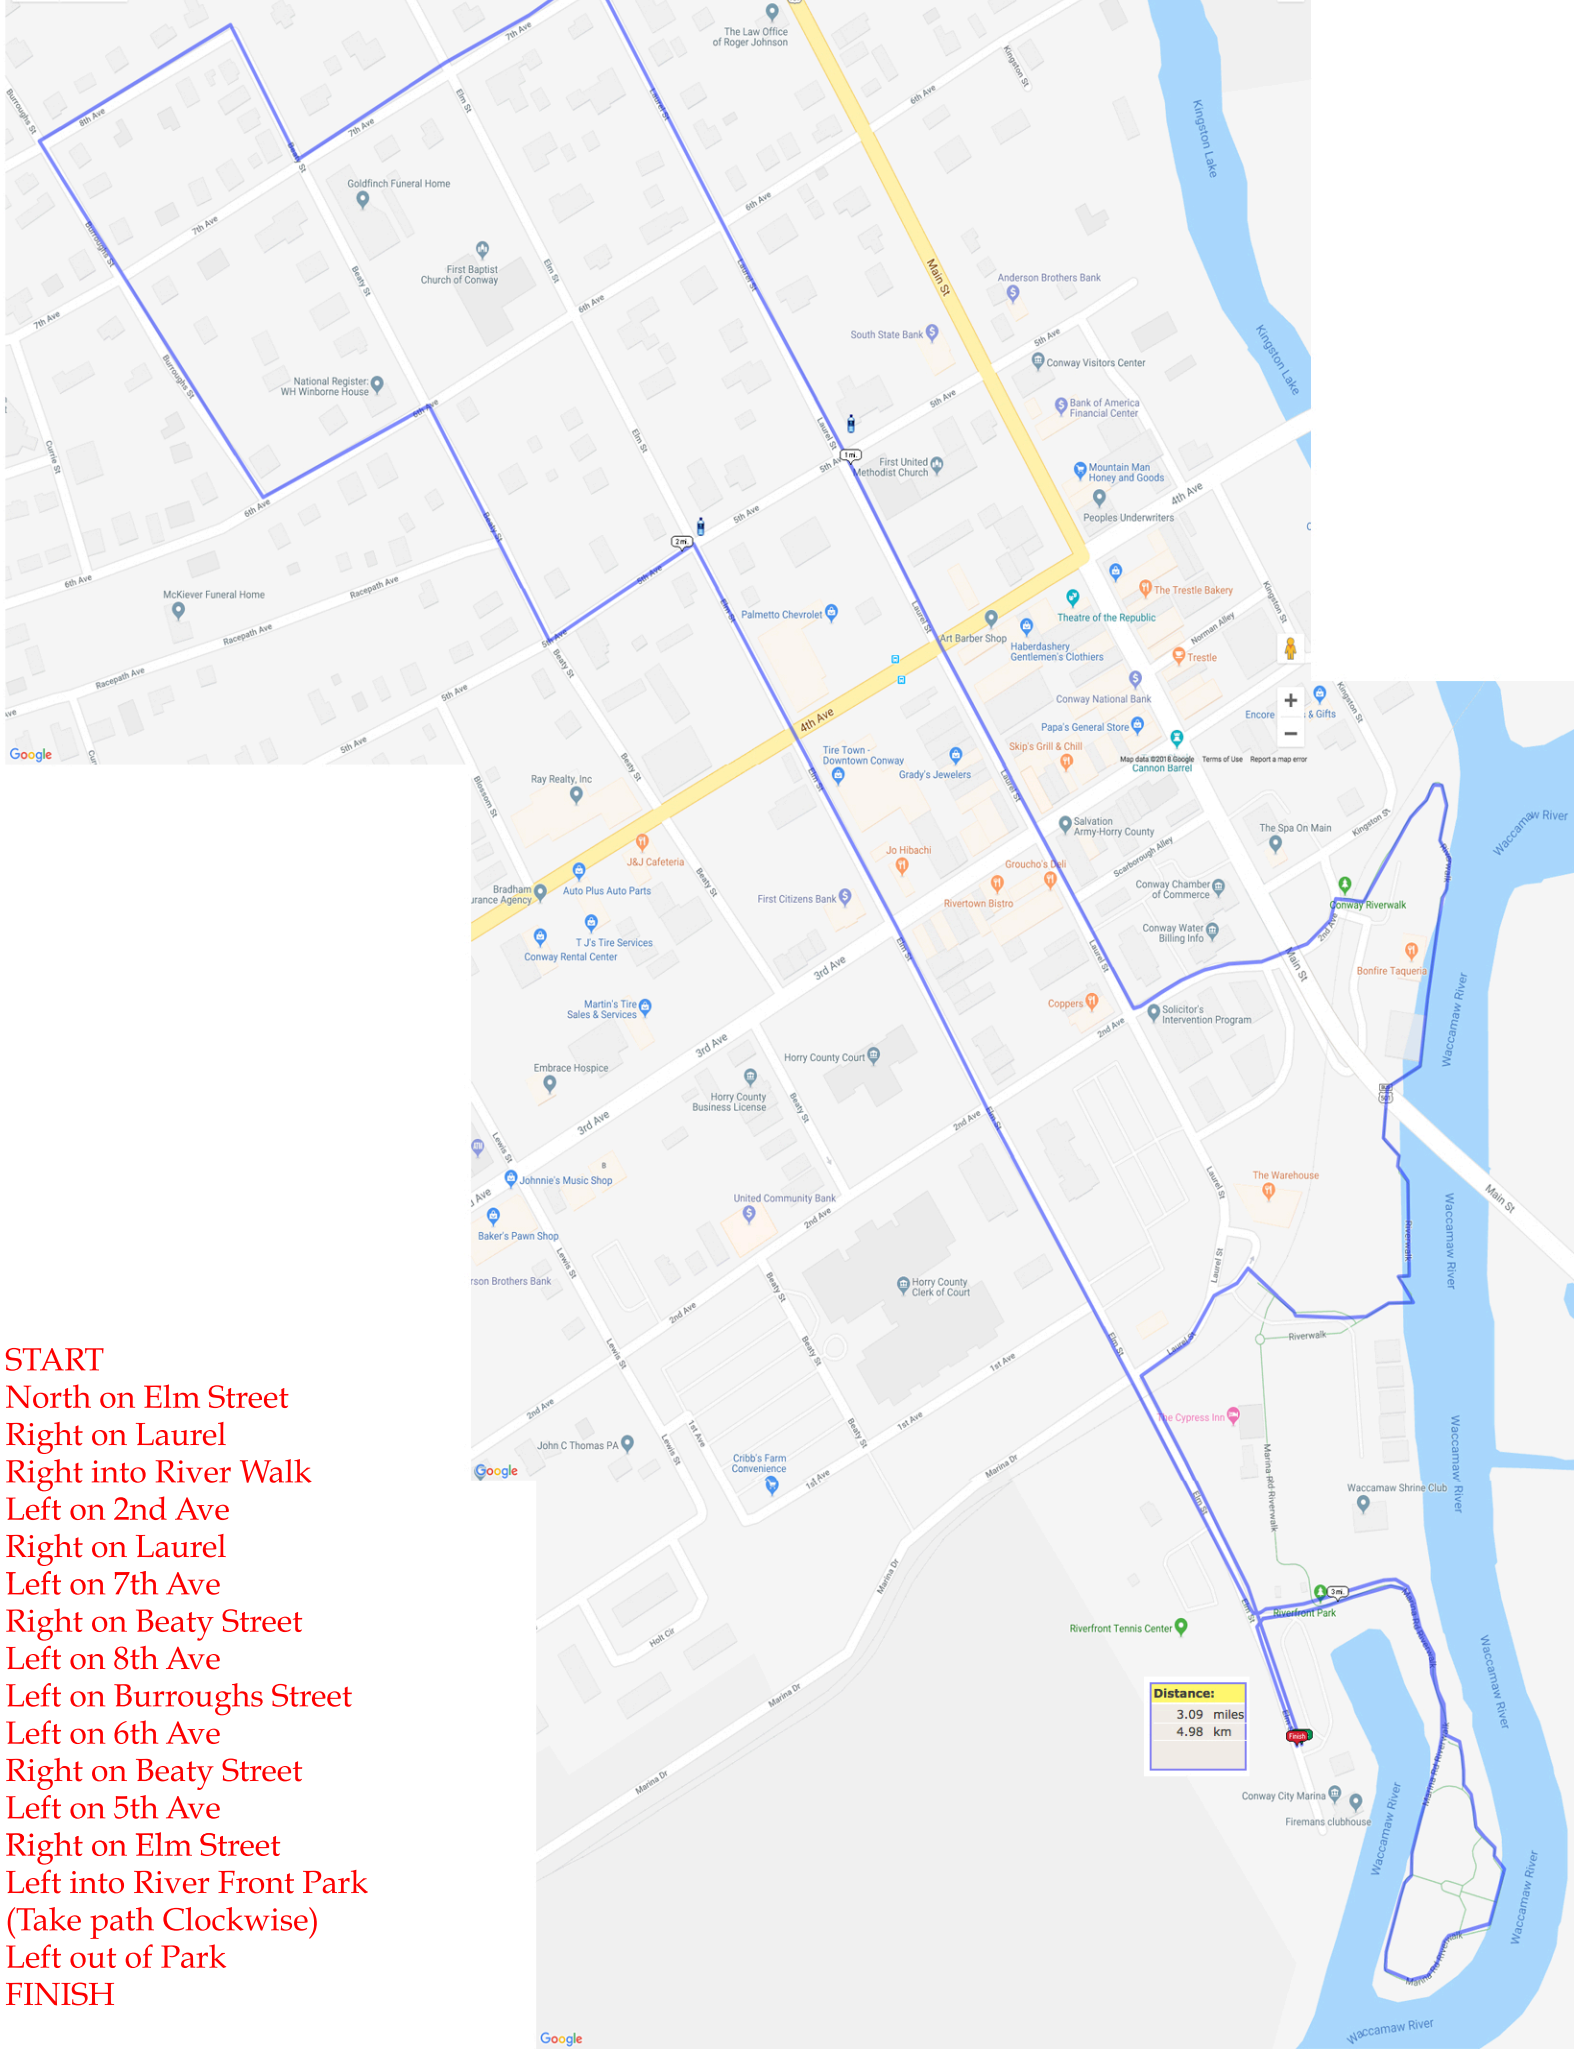

Map Satellite

**START**  
 North on Elm Street  
 Right on Laurel  
 Right into River Walk  
 Left on 2nd Ave  
 Right on Laurel  
 Left on 7th Ave  
 Right on Beatty Street  
 Left on 8th Ave  
 Left on Burroughs Street  
 Left on 6th Ave  
 Right on Beatty Street  
 Left on 5th Ave  
 Right on Elm Street  
 Left into River Front Park  
 (Take path Clockwise)  
 Left out of Park  
**FINISH**

**Distance:**  
 3.09 miles  
 4.98 km